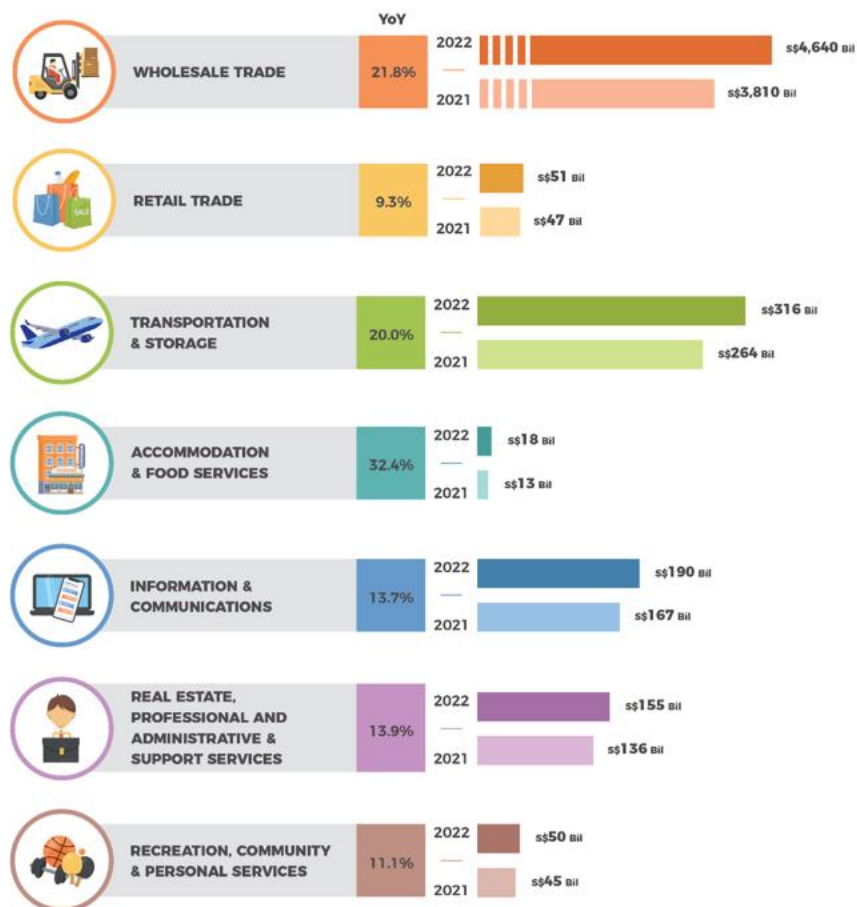

Singapore's Services Sector 2022

Singapore's Services Sector¹ covers a wide range of economic activities and contributes significantly to Singapore's economy as well as creating employment and business growth opportunities.

In 2022, Singapore's Services Sector generated $5,420 billion in operating revenue, representing an increase of 20.9 per cent over 2021.

All services industries recorded growths in operating revenue in 2022 over 2021 as the economy continues to recover from COVID-19. The Accommodation & Food Services industry recorded the highest increase in operating revenue of 32.4 per cent in 2022, reversing the 1.7 per cent decline in 2021. This increase was attributed to the relaxation of COVID-19 restrictions on international travel, large-scale events and gatherings. This was followed by the Wholesale Trade and Transportation & Storage industries with 21.8 per cent and 20.0 per cent growth in operating revenue respectively in 2022.

Operating Revenue by Industry, 2022

¹ Excludes finance & insurance and public administration activities. Please refer to the Annex in [Technical Notes](#) for the list of detailed SSIC codes covered under the services sector.