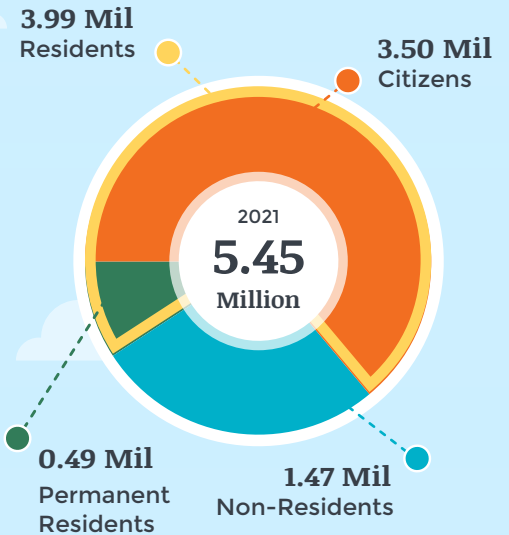

SINGAPORE POPULATION

2021

RESIDENT POPULATION¹

NEGATIVE GROWTH

Resident population decreased 1.4% in 2021.

TOTAL POPULATION²

NEGATIVE GROWTH

Total population decreased 4.1% in 2021.

¹ Resident population comprises Singapore citizens and permanent residents

² Total population comprises Singapore residents and non-residents. Non-residents are a diverse group which includes those who are here for work, study or family reasons.

Note: Population figures are as at end-June of the reference years.