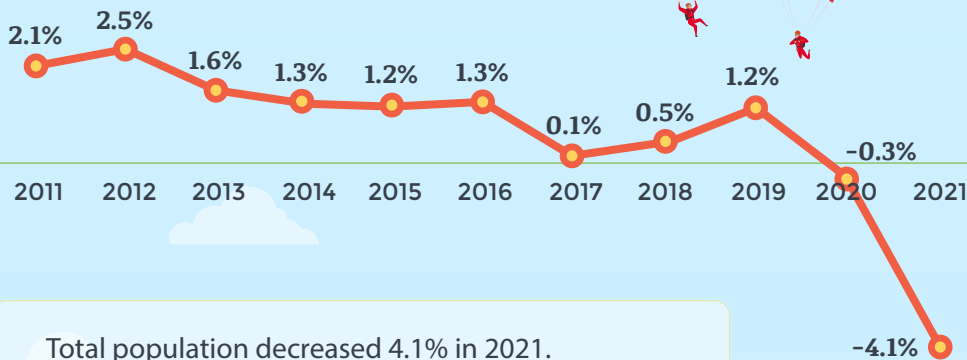

SINGAPORE POPULATION

2021

RESIDENT POPULATION¹

NEGATIVE GROWTH

Resident population decreased 1.4% in 2021.

TOTAL POPULATION²

NEGATIVE GROWTH

Total population decreased 4.1% in 2021.

¹ Resident population comprises Singapore citizens and permanent residents

² Total population comprises Singapore residents and non-residents. Non-residents are a diverse group which includes those who are here for work, study or family reasons.

Note: Population figures are as at end-June of the reference years.