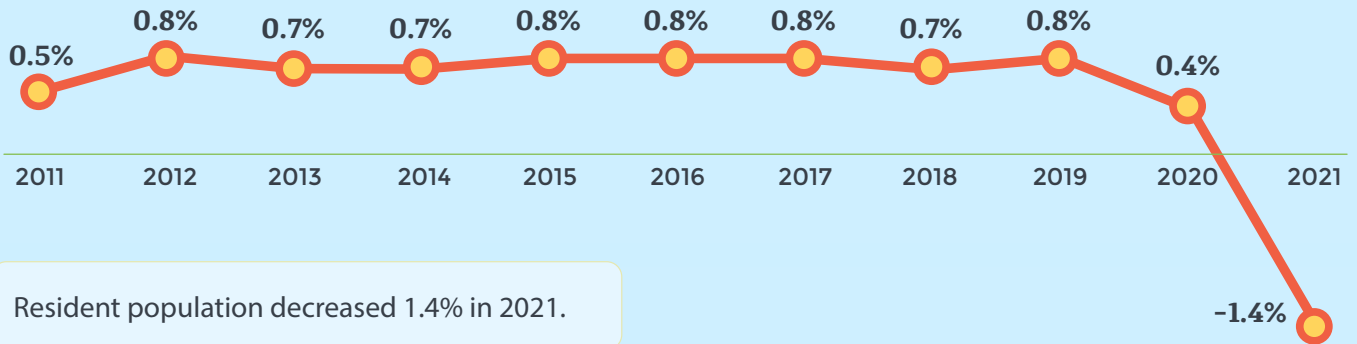

SINGAPORE POPULATION

2021

RESIDENT POPULATION¹

NEGATIVE GROWTH

Resident population decreased 1.4% in 2021.

TOTAL POPULATION²

NEGATIVE GROWTH

Total population decreased 4.1% in 2021.

¹ Resident population comprises Singapore citizens and permanent residents

² Total population comprises Singapore residents and non-residents. Non-residents are a diverse group which includes those who are here for work, study or family reasons.

Note: Population figures are as at end-June of the reference years.